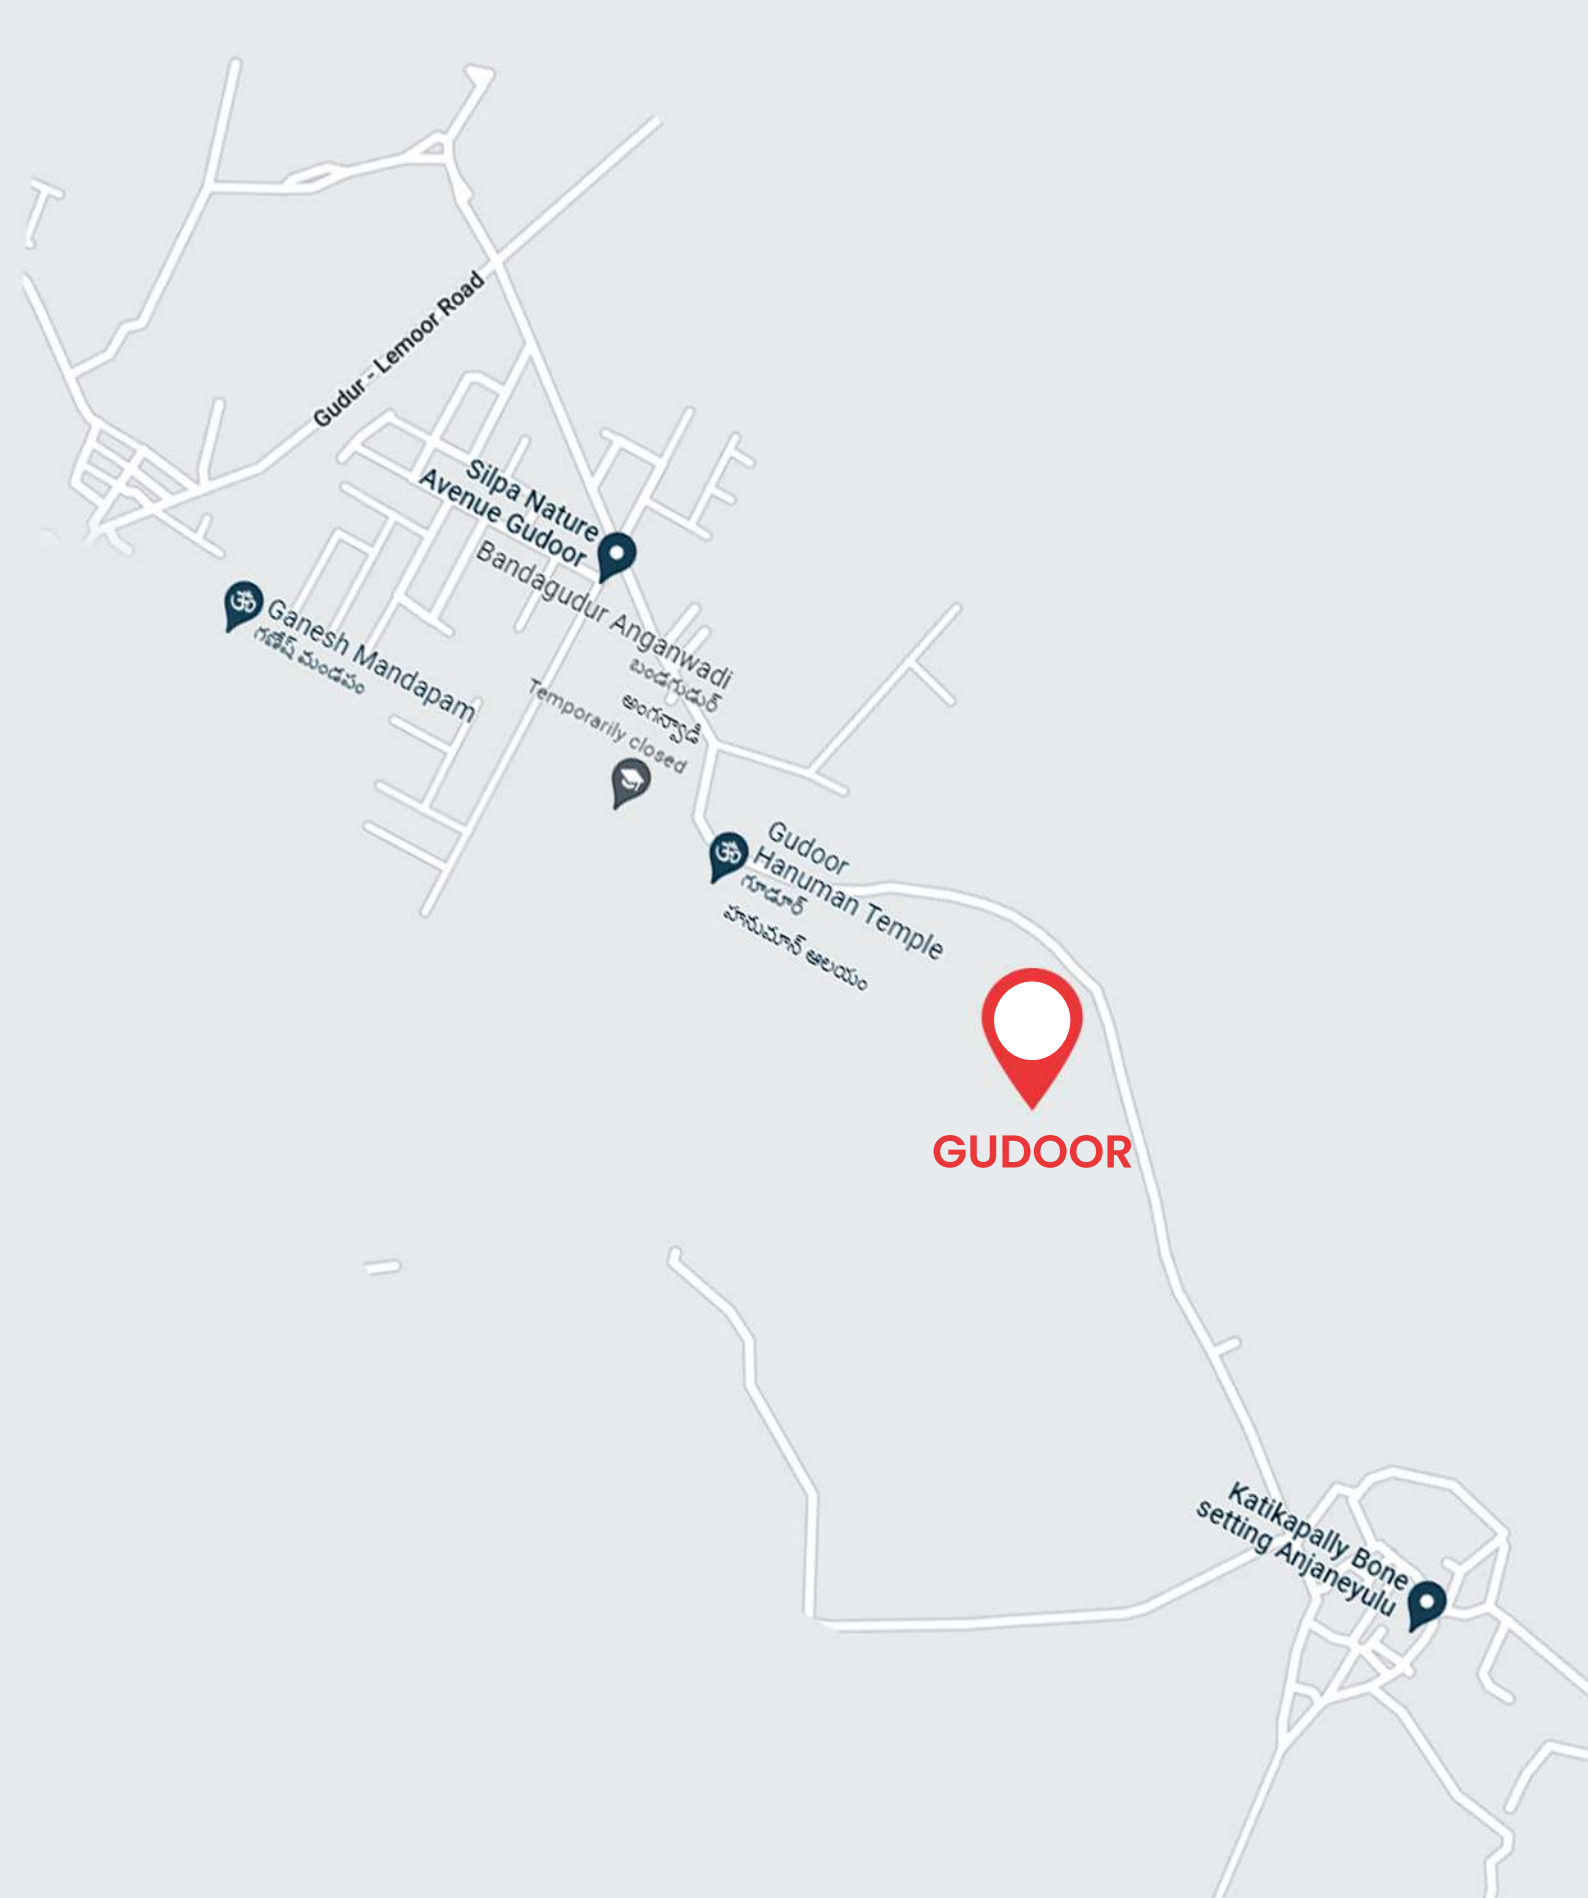

## LOCATION HIGHLIGHTS

5 mins away  
from Amazon Data  
Centre,

10 mins away  
from ORR &  
Electronic City

15 mins away  
from Wonderla &  
RR Collectorate

20 mins away  
from Adani sez  
& RCI

20 mins away  
from Rajiv Gandhi  
International Airport

20 mins away  
TCS-Adibatla

**GUDOOR**